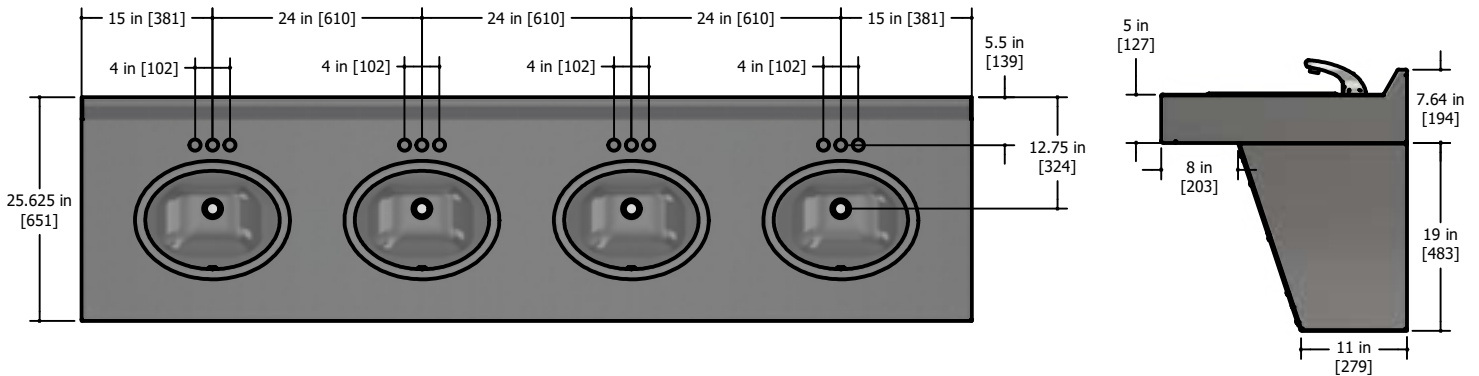

FAUCETS

- ☐ **A306** Gooseneck faucet with wrist blade handles.
- ☐ **A307** Chrome faucet with blade style handles.

OPTIONAL ACCESSORIES

- ☐ **SJP** Commercial Slip Joint P-Trap with clean out.

VALVE PUNCHINGS

- ☐ Single Hole Centered
- ☐ Two Holes: 4" Center to Center
- ☐ Two Holes: 8" Center to Center
- ☐ Three Holes: 4" Center to Center
- ☐ **Other** Specify: _____

LAVATORY COUNTER - 6114-CF

Item: _____

Due to continuous product improvement Metcraft reserves the right to make changes in design and specifications without prior notice. All dimensions should be verified with the factory for current information.

APPROVED FOR MANUFACTURING	Company: _____	Name: _____
	Signature: _____	Date: _____